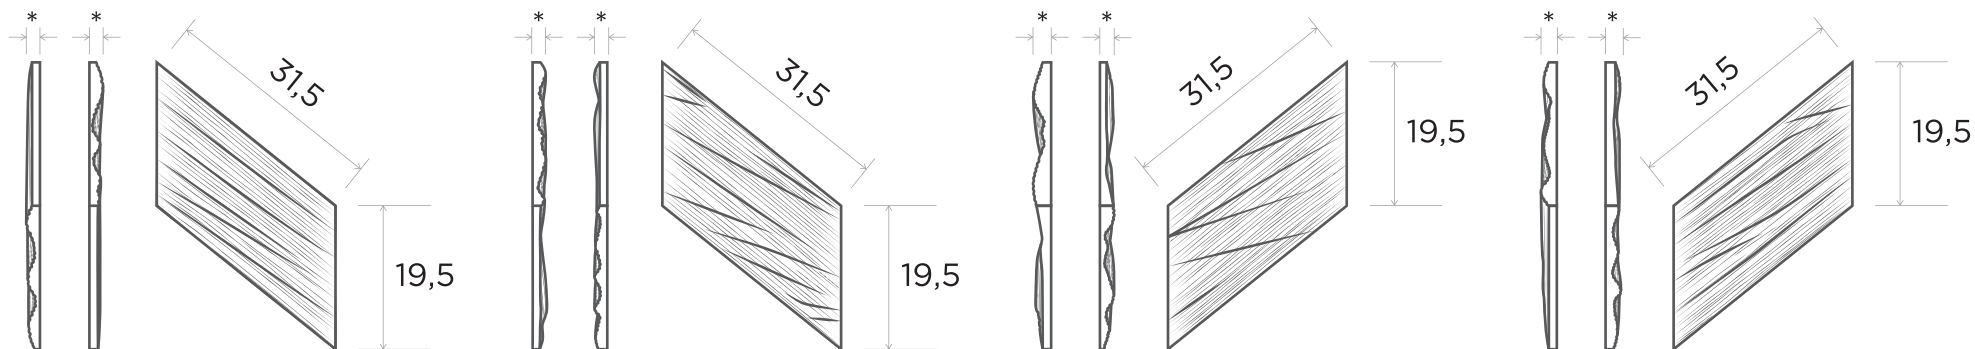

CALIPSO

DE MARCHI
VERONA

ELEMENTS AND DIMENSIONS [CM]

* Thickness max 2,2 cm~

TYPES OF COMPOSITION